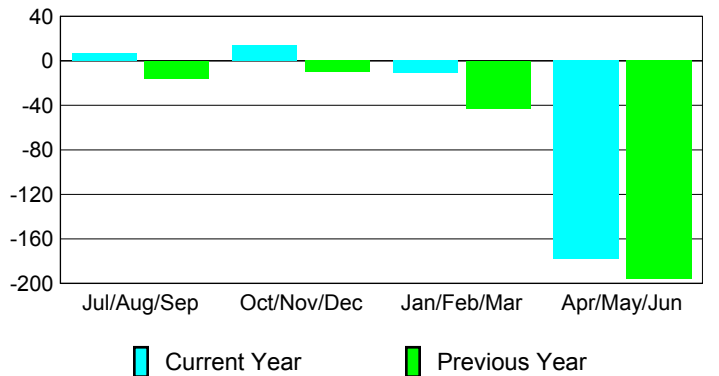

Gender Comparison 2009-2010

Jul/Aug/Sep

Oct/Nov/Dec

Jan/Feb/Mar

Apr/May/June

Male

Female