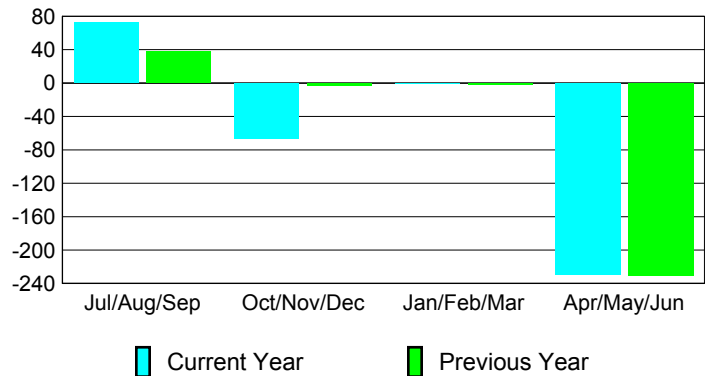

Comparison of Membership Gain/Loss

Current Year Compared to the Previous Year