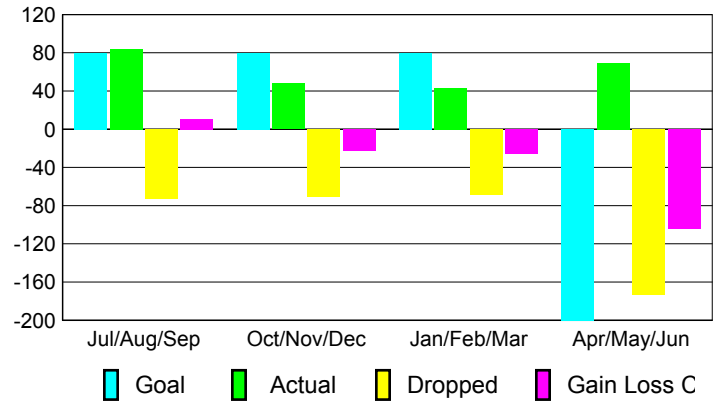

Membership Results 2009-2010

Goal, New, Dropped, Gain/Loss

Comparison of Membership Gain/Loss

Current Year Compared to the Previous Year