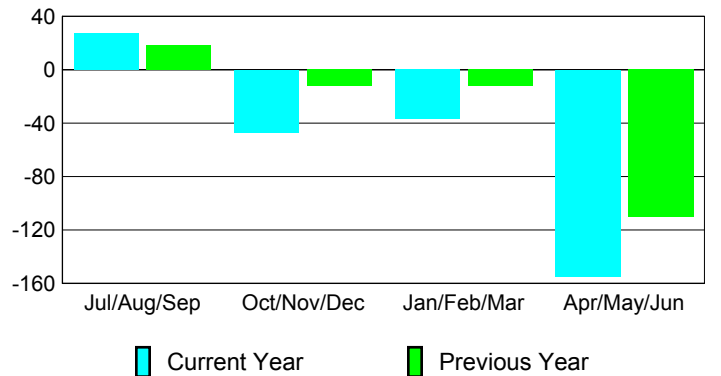

Membership Results 2009-2010

Goal, New, Dropped, Gain/Loss

Comparison of Club Gain/Loss

Current Year Compared to the Previous Year

Comparison of Membership Gain/Loss

Current Year Compared to the Previous Year