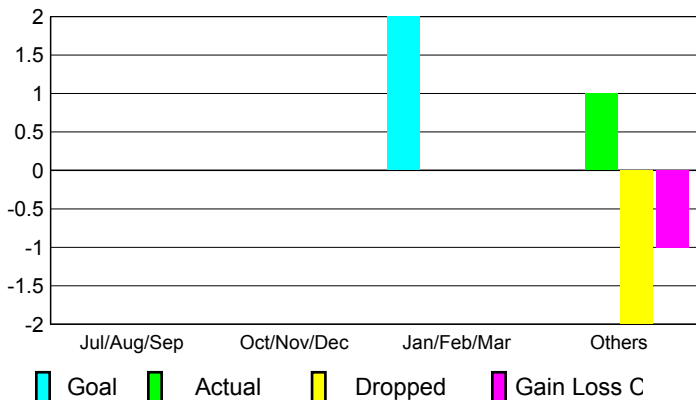

2009-2010 GMT Quarterly Report for District (or Undistricted) **District 337 D**

GMT: **Junichi Takata**

Location: **JAPAN**

GMT CA: **5**

CLUBS

Club Results
2009-2010

Clubs
2008-2009

Month	New Club Goal	Actual New Clubs	Actual Dropped Clubs	Gain/Loss of Clubs	Gain/Loss of Clubs
Jul/Aug/Sep	0	0	0	0	0
Oct/Nov/Dec	0	0	0	0	0
Jan/Feb/Mar	2	0	0	0	0
Apr/May/Jun	0	1	-2	-1	0
Totals	2	1	-2	-1	0

Club Results 2009-2010

Goal, New, Dropped, Gain/Loss