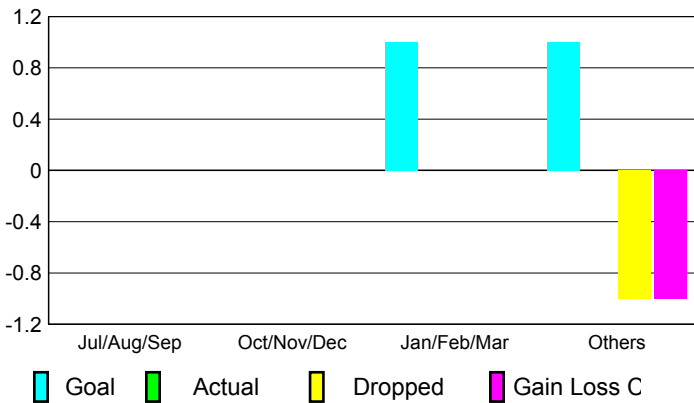

2009-2010 GMT Quarterly Report for District (or Undistricted) **District 334 B**

GMT: **Junichi Takata**

Location: **JAPAN**

GMT CA: **5**

CLUBS

Club Results 2009-2010

Clubs 2008-2009

Month	New Club	Actual New	Actual Dropped	Gain/Loss of	Gain/Loss of
	Goal	New Clubs	Dropped Clubs	Clubs	Clubs
Jul/Aug/Sep	0	0	0	0	0
Oct/Nov/Dec	0	0	0	0	0
Jan/Feb/Mar	1	0	0	0	0
Apr/May/June	1	0	-1	-1	0
Totals	2	0	-1	-1	0

Club Results 2009-2010

Goal, New, Dropped, Gain/Loss