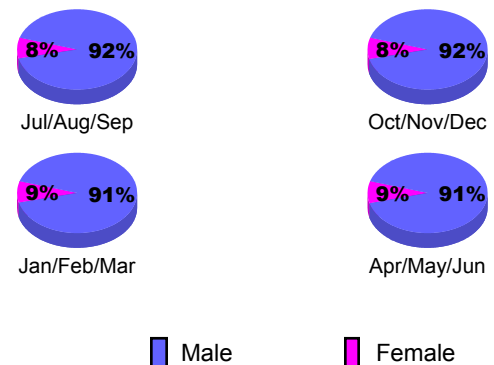

Gender Comparison 2009-2010