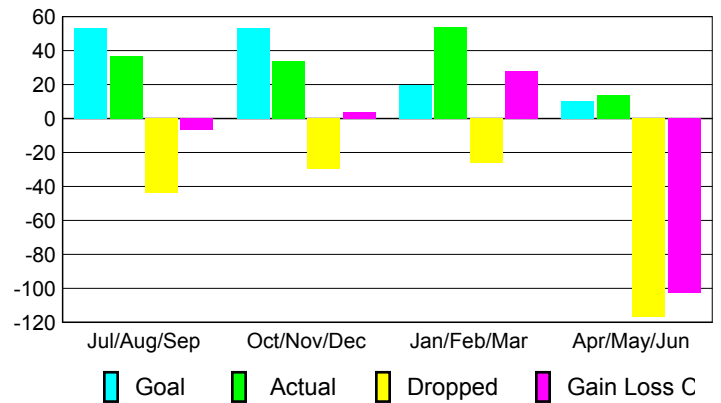

Membership Results 2009-2010

Goal, New, Dropped, Gain/Loss