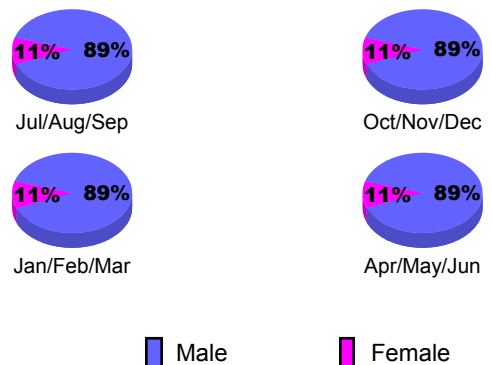

Gender Comparison 2009-2010