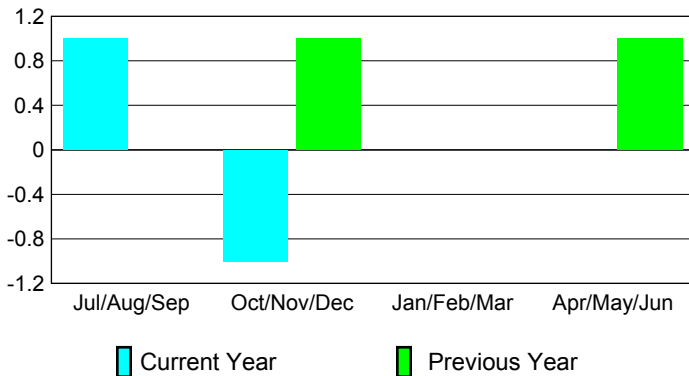

Comparison of Club Gain/Loss

Current Year Compared to the Previous Year