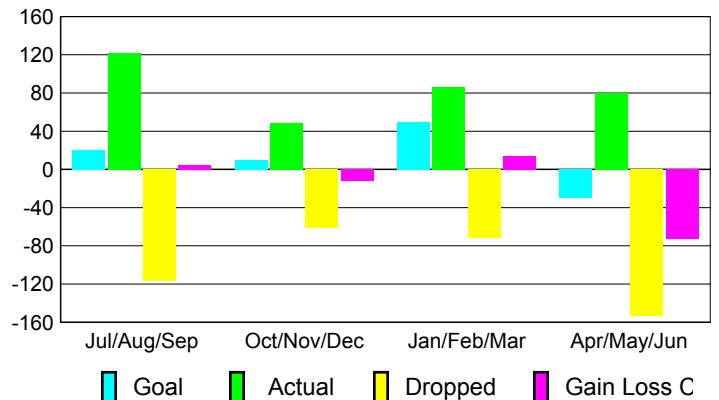

Membership Results 2009-2010

Goal, New, Dropped, Gain/Loss