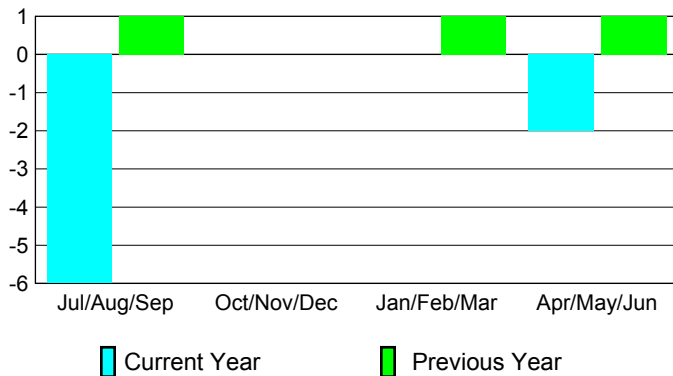

Comparison of Club Gain/Loss

Current Year Compared to the Previous Year