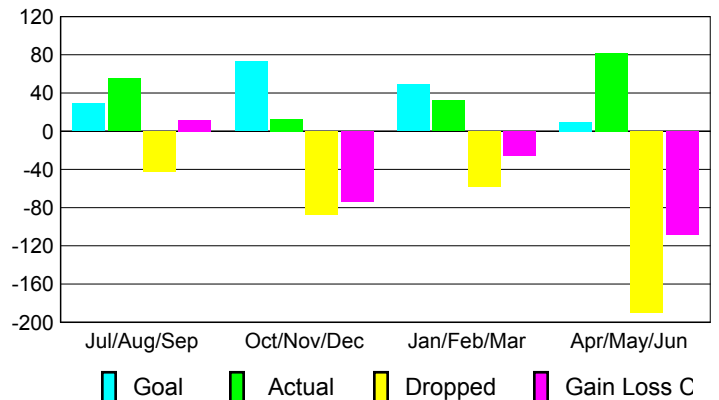

Membership Results 2009-2010

Goal, New, Dropped, Gain/Loss