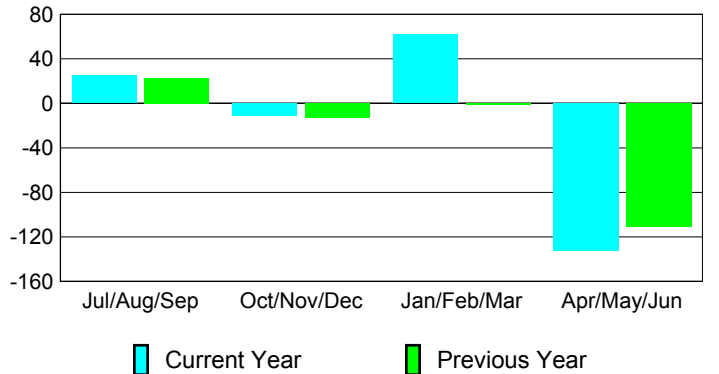

Comparison of Membership Gain/Loss

Current Year Compared to the Previous Year