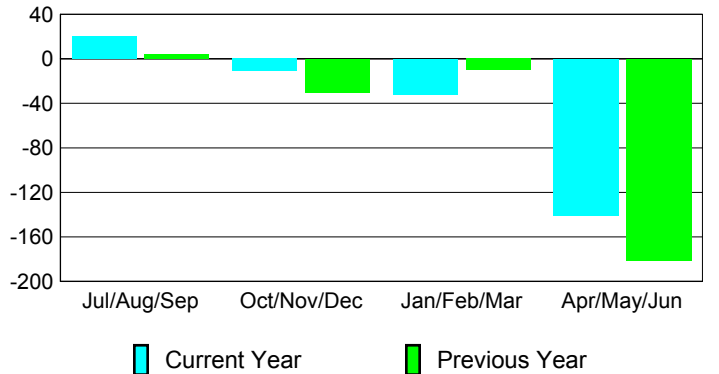

Comparison of Membership Gain/Loss

Current Year Compared to the Previous Year