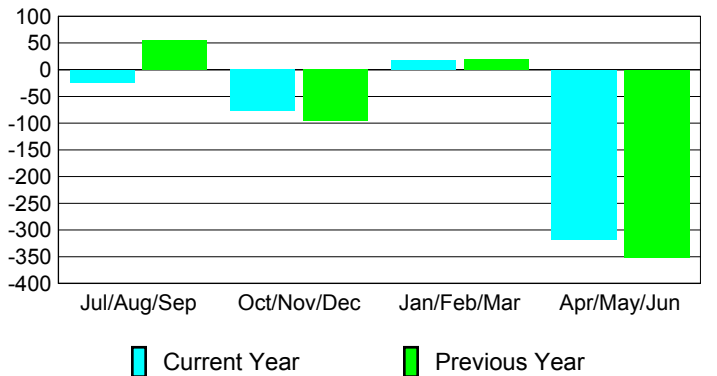

Comparison of Membership Gain/Loss

Current Year Compared to the Previous Year