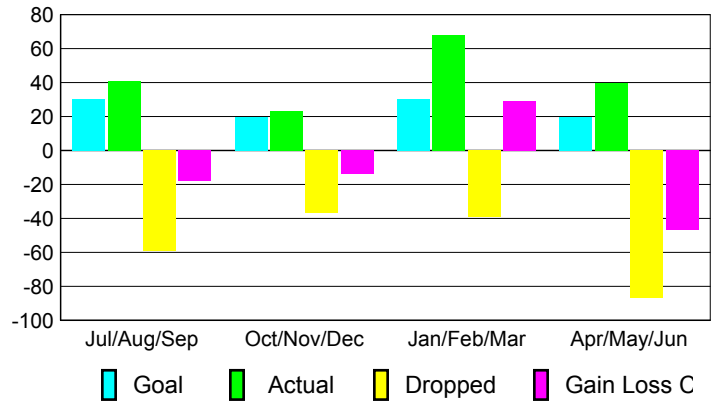

Membership Results 2009-2010

Goal, New, Dropped, Gain/Loss