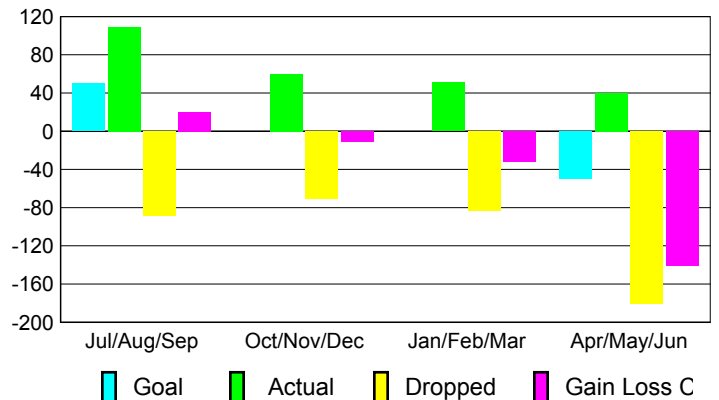

Membership Results 2009-2010

Goal, New, Dropped, Gain/Loss