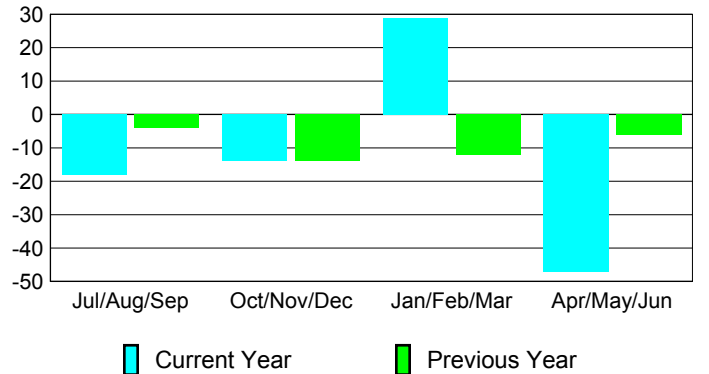

Comparison of Membership Gain/Loss

Current Year Compared to the Previous Year