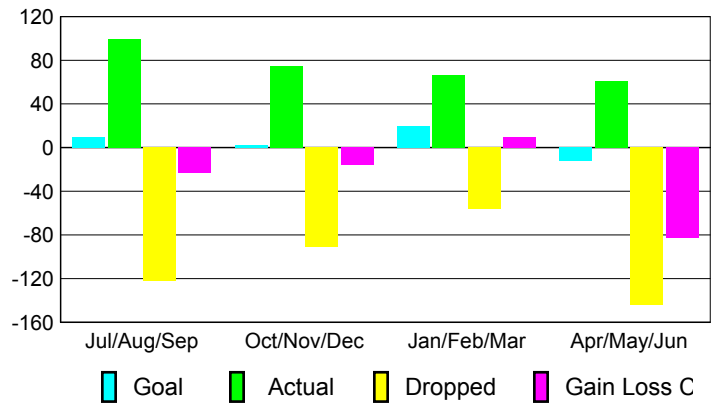

Membership Results 2009-2010

Goal, New, Dropped, Gain/Loss