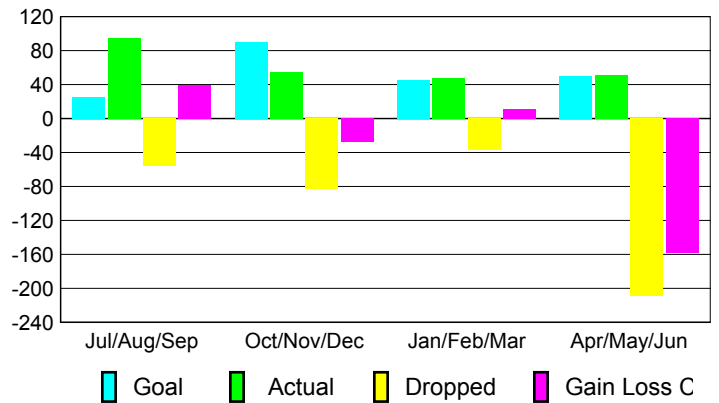

Membership Results 2009-2010

Goal, New, Dropped, Gain/Loss