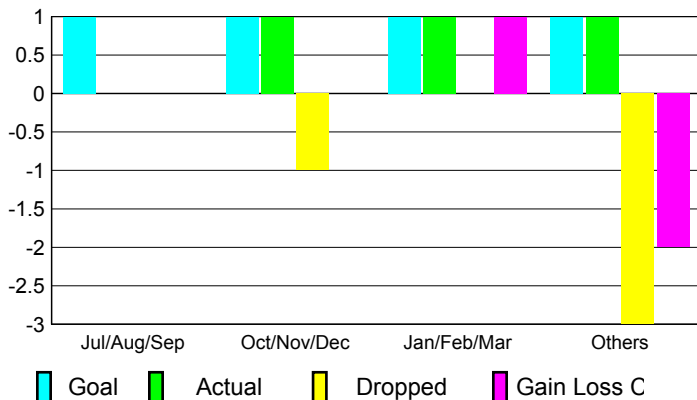

2009-2010 GMT Quarterly Report for District (or Undistricted) **District 336 A**

GMT: **Junichi Takata**

Location: **JAPAN**

GMT CA: **5**

CLUBS

Club Results
2009-2010

Clubs
2008-2009

Month	New Club Goal	Actual New Clubs	Actual Dropped Clubs	Gain/Loss of Clubs	Gain/Loss of Clubs
Jul/Aug/Sep	1	0	0	0	0
Oct/Nov/Dec	1	1	-1	0	0
Jan/Feb/Mar	1	1	0	1	0
Apr/May/June	1	1	-3	-2	0
Totals	4	3	-4	-1	0

Club Results 2009-2010

Goal, New, Dropped, Gain/Loss

Comparison of Club Gain/Loss

Current Year Compared to the Previous Year