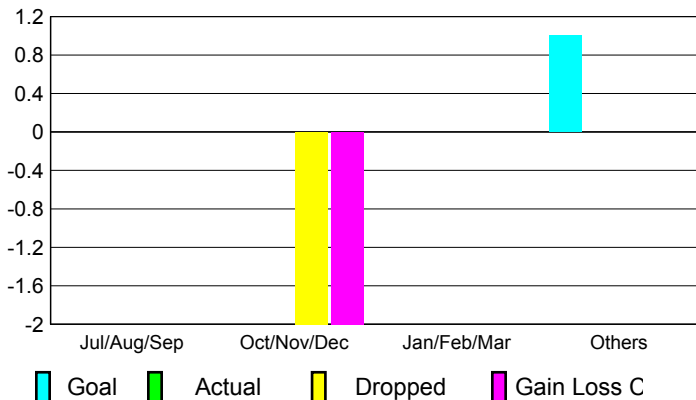

2009-2010 GMT Quarterly Report for District (or Undistricted) **District 336 C**

GMT: **Junichi Takata**

Location: **JAPAN**

GMT CA: **5**

CLUBS

Club Results
2009-2010

Clubs
2008-2009

Month	New Club Goal	Actual New Clubs	Actual Dropped Clubs	Gain/Loss of Clubs	Gain/Loss of Clubs
Jul/Aug/Sep	0	0	0	0	0
Oct/Nov/Dec	0	0	-2	-2	0
Jan/Feb/Mar	0	0	0	0	0
Apr/May/June	1	0	0	0	1
Totals	1	0	-2	-2	1

Club Results 2009-2010

Goal, New, Dropped, Gain/Loss