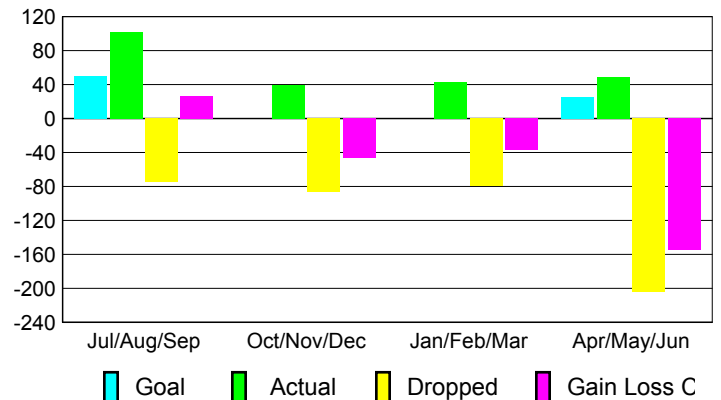

Membership Results 2009-2010

Goal, New, Dropped, Gain/Loss