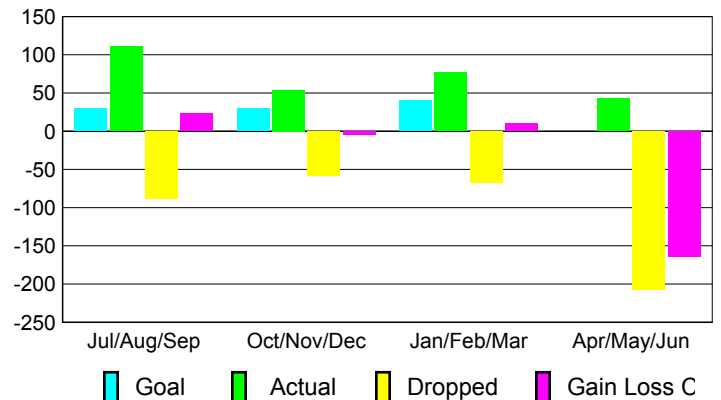

Membership Results 2009-2010

Goal, New, Dropped, Gain/Loss