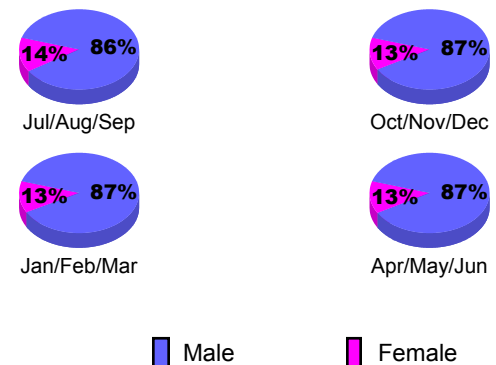

Gender Comparison 2009-2010