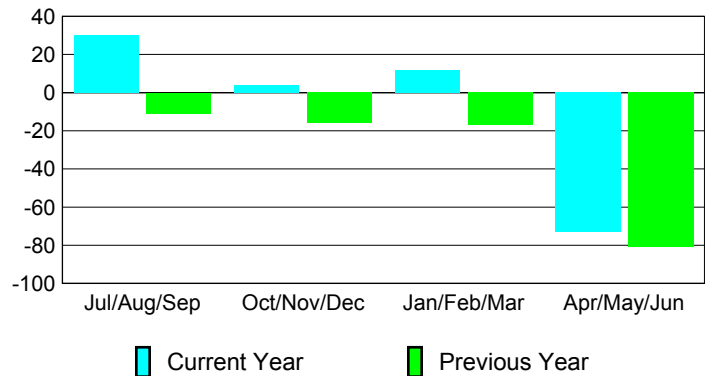

Gender Comparison 2009-2010

Jul/Aug/Sep

Oct/Nov/Dec

Jan/Feb/Mar

Apr/May/June

Male

Female