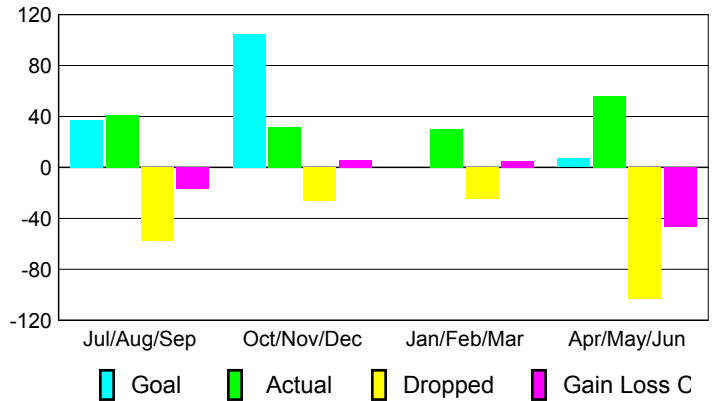

Membership Results 2009-2010

Goal, New, Dropped, Gain/Loss

Comparison of Membership Gain/Loss

Current Year Compared to the Previous Year