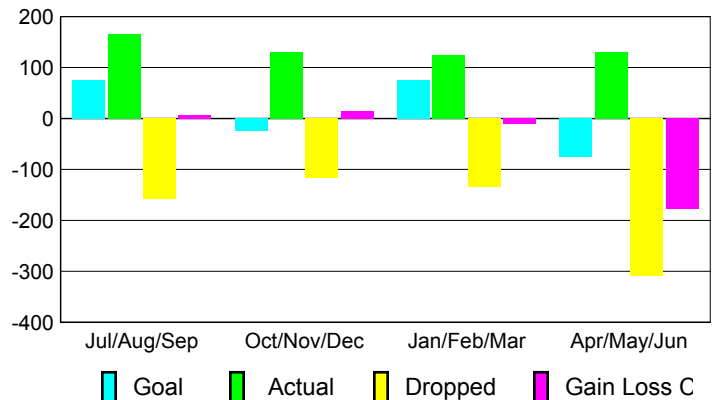

Membership Results 2009-2010

Goal, New, Dropped, Gain/Loss

Comparison of Membership Gain/Loss

Current Year Compared to the Previous Year