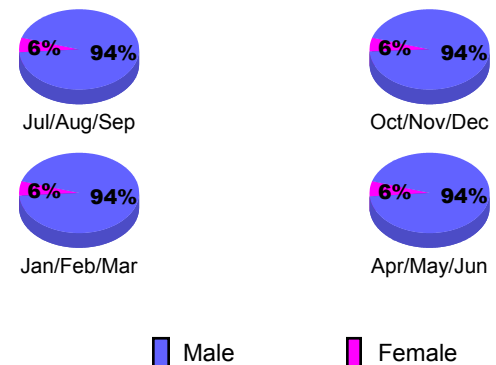

Gender Comparison 2009-2010