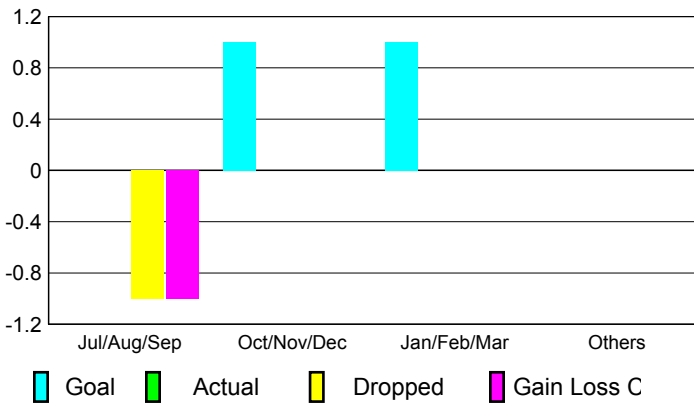

2009-2010 GMT Quarterly Report for District (or Undistricted) **District 337 A**

GMT: **Junichi Takata**

Location: **JAPAN**

GMT CA: **5**

CLUBS

Club Results
2009-2010

Clubs
2008-2009

Month	New Club Goal	Actual New Clubs	Actual Dropped Clubs	Gain/Loss of Clubs	Gain/Loss of Clubs
Jul/Aug/Sep	0	0	-1	-1	0
Oct/Nov/Dec	1	0	0	0	0
Jan/Feb/Mar	1	0	0	0	0
Apr/May/June	0	0	0	0	0
Totals	2	0	-1	-1	0

Club Results 2009-2010

Goal, New, Dropped, Gain/Loss

Comparison of Club Gain/Loss

Current Year Compared to the Previous Year