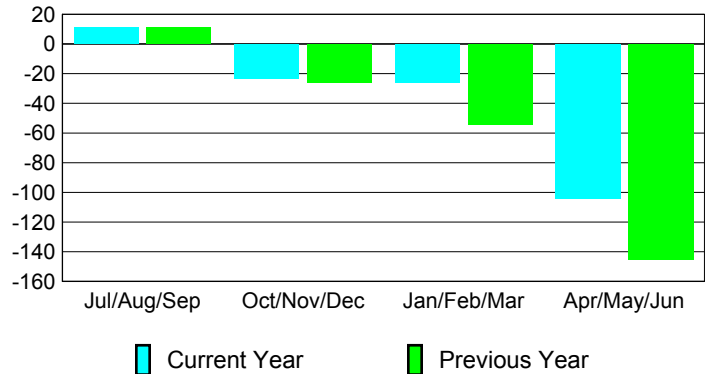

Gender Comparison 2009-2010

Jul/Aug/Sep

Oct/Nov/Dec

Jan/Feb/Mar

Apr/May/June

Male

Female