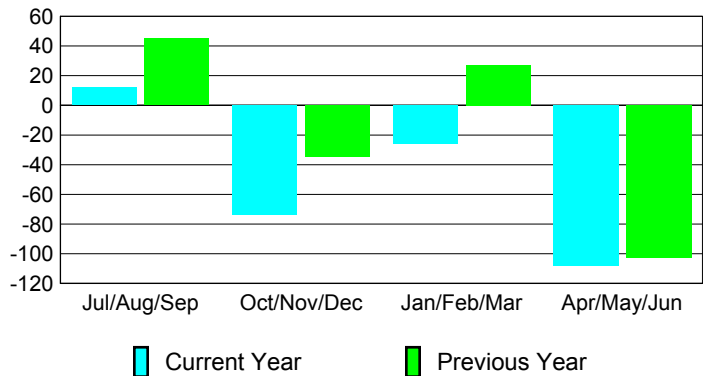

Comparison of Membership Gain/Loss

Current Year Compared to the Previous Year