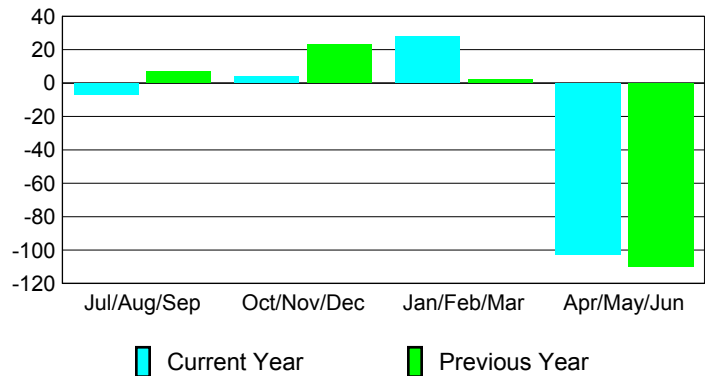

Comparison of Membership Gain/Loss

Current Year Compared to the Previous Year