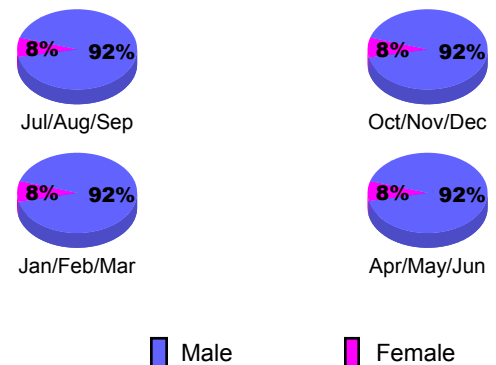

Gender Comparison 2009-2010