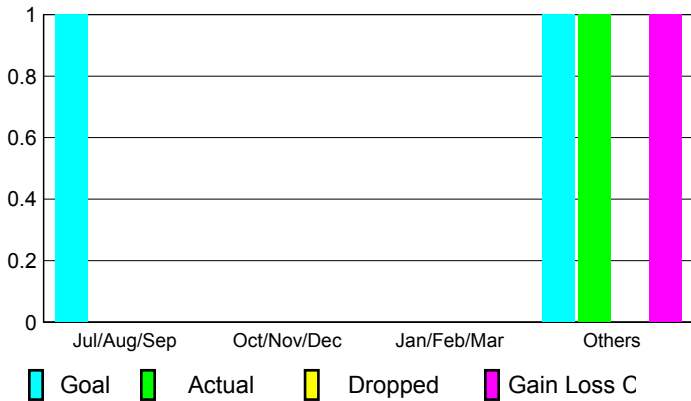

2009-2010 GMT Quarterly Report for District (or Undistricted) **District 335 D**

GMT: **Junichi Takata**

Location: **JAPAN**

GMT CA: **5**

CLUBS

Club Results 2009-2010				

Clubs 2008-2009				

Month	New Club Goal	Actual New Clubs	Actual Dropped Clubs	Gain/Loss of Clubs	Gain/Loss of Clubs
Jul/Aug/Sep	1	0	0	0	0
Oct/Nov/Dec	0	0	0	0	0
Jan/Feb/Mar	0	0	0	0	1
Apr/May/June	1	1	0	1	0
Totals	2	1	0	1	1

Club Results 2009-2010

Goal, New, Dropped, Gain/Loss

Comparison of Club Gain/Loss

Current Year Compared to the Previous Year