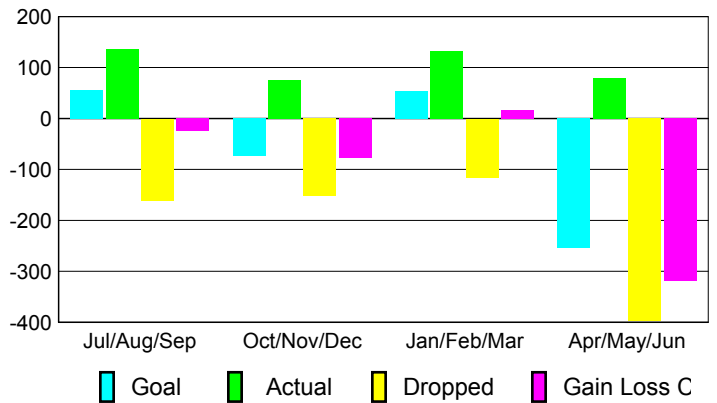

Membership Results 2009-2010

Goal, New, Dropped, Gain/Loss