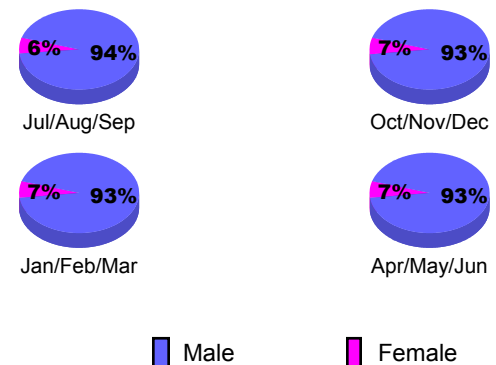

Gender Comparison 2009-2010