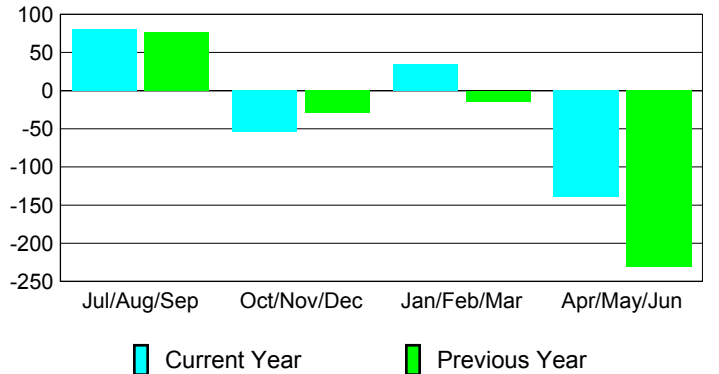

Gender Comparison 2009-2010

Jul/Aug/Sep

Oct/Nov/Dec

Jan/Feb/Mar

Apr/May/June

Male

Female