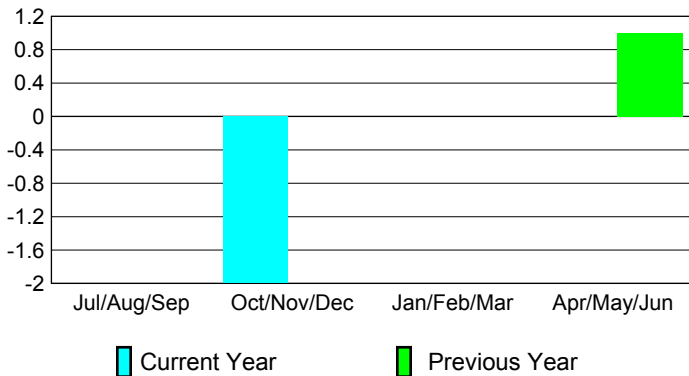

Comparison of Club Gain/Loss

Current Year Compared to the Previous Year