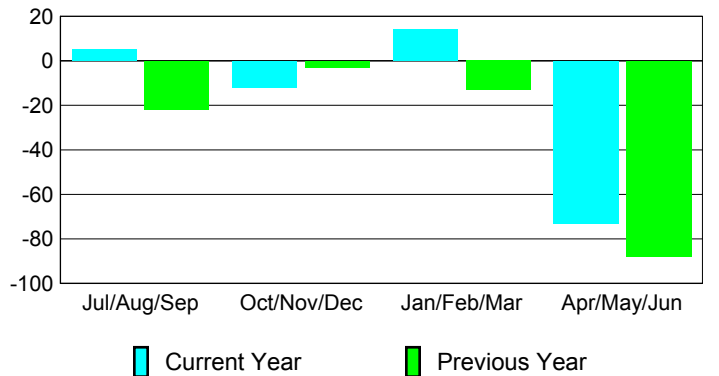

Comparison of Membership Gain/Loss

Current Year Compared to the Previous Year