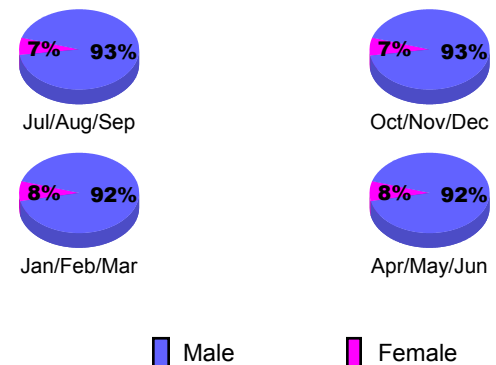

Gender Comparison 2009-2010