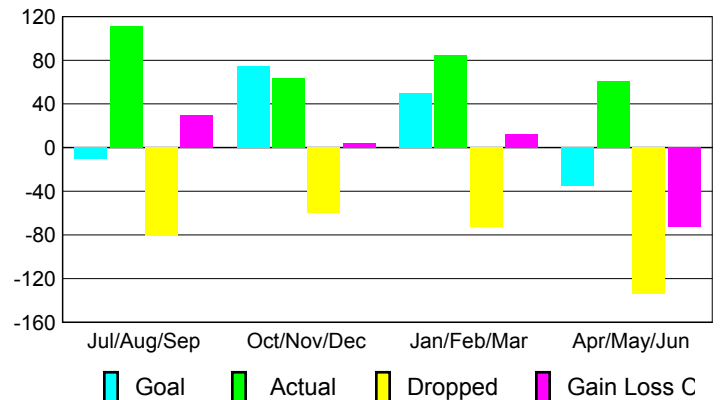

Membership Results 2009-2010

Goal, New, Dropped, Gain/Loss

Comparison of Membership Gain/Loss

Current Year Compared to the Previous Year