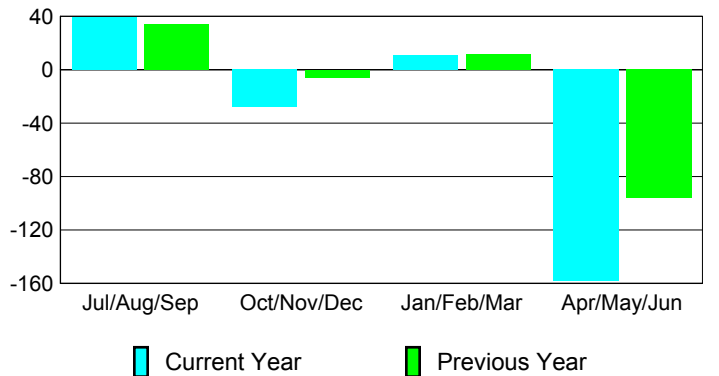

Comparison of Membership Gain/Loss

Current Year Compared to the Previous Year