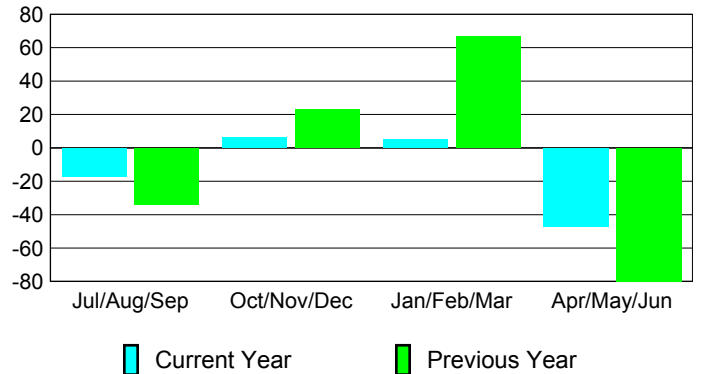

Gender Comparison 2009-2010

Jul/Aug/Sep

Oct/Nov/Dec

Jan/Feb/Mar

Apr/May/June

Male

Female