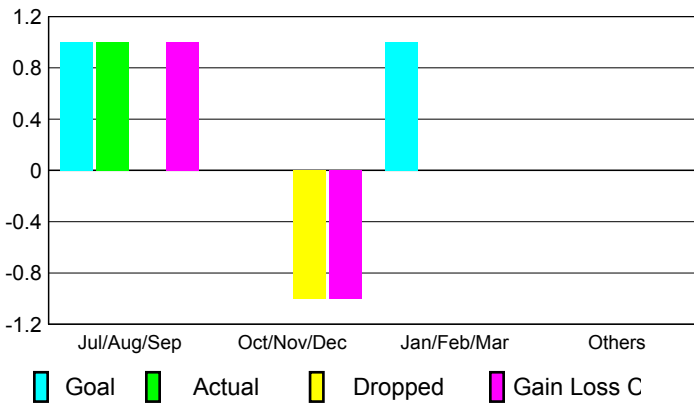

2009-2010 GMT Quarterly Report for District (or Undistricted) **District 334 A**

GMT: **Junichi Takata**

Location: **JAPAN**

GMT CA: **5**

CLUBS

Club Results 2009-2010

Clubs 2008-2009

Month	New Club	Actual New	Actual Dropped	Gain/Loss of	Gain/Loss of
	Goal	New Clubs	Dropped Clubs	Clubs	Clubs
Jul/Aug/Sep	1	1	0	1	0
Oct/Nov/Dec	0	0	-1	-1	1
Jan/Feb/Mar	1	0	0	0	0
Apr/May/June	0	0	0	0	1
Totals	2	1	-1	0	2

Club Results 2009-2010

Goal, New, Dropped, Gain/Loss

Comparison of Club Gain/Loss

Current Year Compared to the Previous Year

YTD Status Quo Clubs 2009-2010

Status Quo Clubs Compared to Status Quo Members

MEMBERSHIP