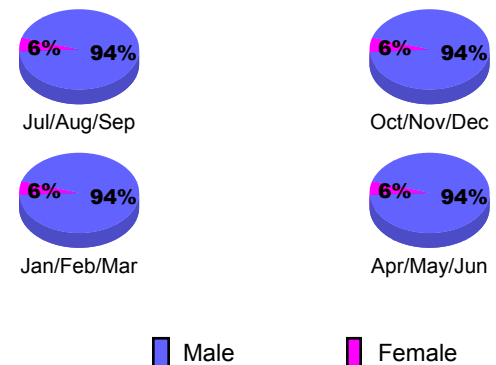

Gender Comparison 2009-2010