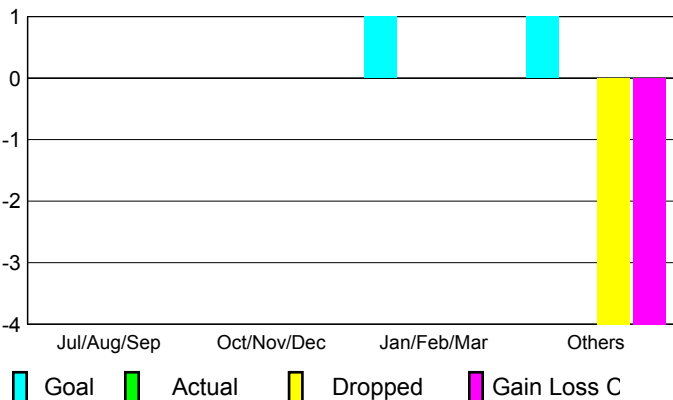

GMT: **Junichi Takata**

Location: **JAPAN**

GMT CA: **5**

CLUBS

**Club Results
2009-2010**

**Clubs
2008-2009**

Month	New Club Goal	Actual New Clubs	Actual Dropped Clubs	Gain/Loss of Clubs	Gain/Loss of Clubs
Jul/Aug/Sep	0	0	0	0	0
Oct/Nov/Dec	0	0	0	0	0
Jan/Feb/Mar	1	0	0	0	1
Apr/May/June	1	0	-4	-4	0
Totals	2	0	-4	-4	1

Club Results 2009-2010

Goal, New, Dropped, Gain/Loss

Comparison of Club Gain/Loss

Current Year Compared to the Previous Year

YTD Status Quo Clubs 2009-2010

Status Quo Clubs Compared to Status Quo Members

MEMBERSHIP