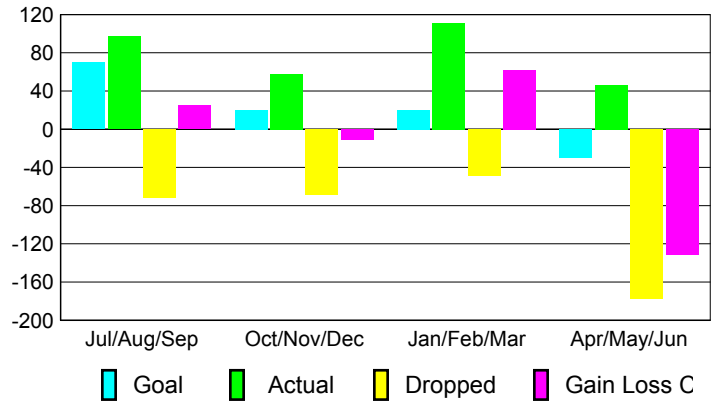

Membership Results 2009-2010

Goal, New, Dropped, Gain/Loss