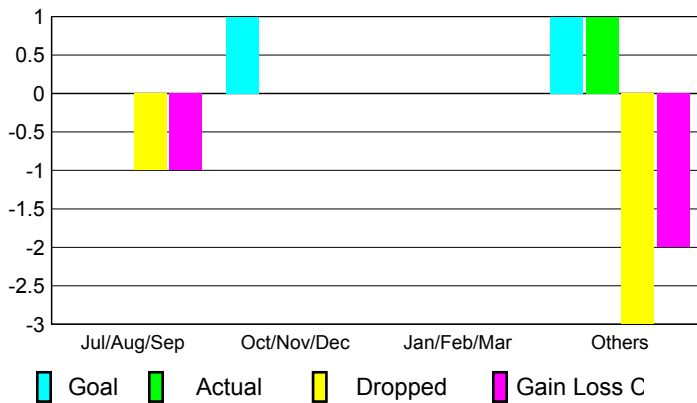

2009-2010 GMT Quarterly Report for District (or Undistricted) **District 337 B**

GMT: **Junichi Takata**

Location: **JAPAN**

GMT CA: **5**

CLUBS

Club Results
2009-2010

Clubs
2008-2009

Month	New Club Goal	Actual New Clubs	Actual Dropped Clubs	Gain/Loss of Clubs	Gain/Loss of Clubs
Jul/Aug/Sep	0	0	-1	-1	0
Oct/Nov/Dec	1	0	0	0	0
Jan/Feb/Mar	0	0	0	0	0
Apr/May/June	1	1	-3	-2	0
Totals	2	1	-4	-3	0

Club Results 2009-2010

Goal, New, Dropped, Gain/Loss