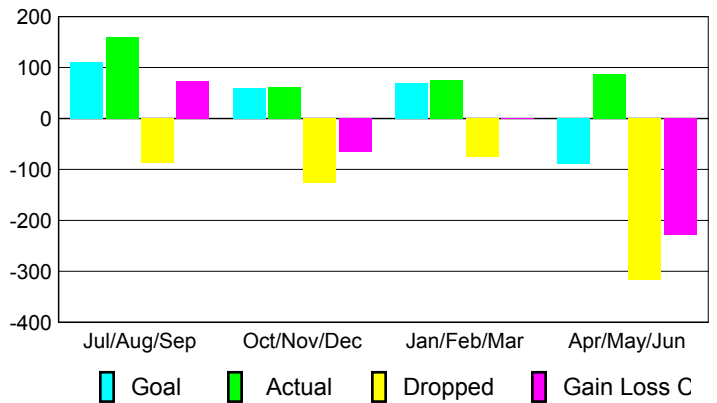

Membership Results 2009-2010

Goal, New, Dropped, Gain/Loss