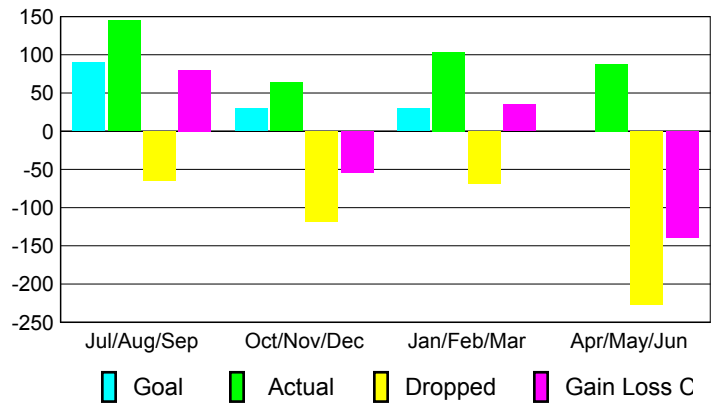

Membership Results 2009-2010

Goal, New, Dropped, Gain/Loss

Comparison of Membership Gain/Loss

Current Year Compared to the Previous Year