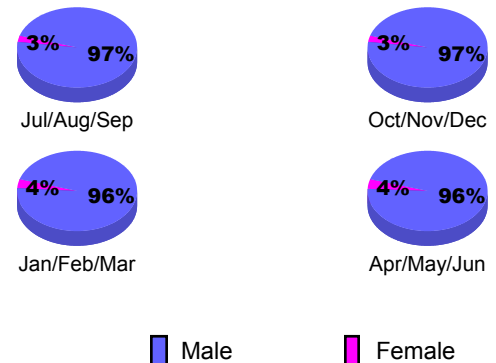

Gender Comparison 2009-2010