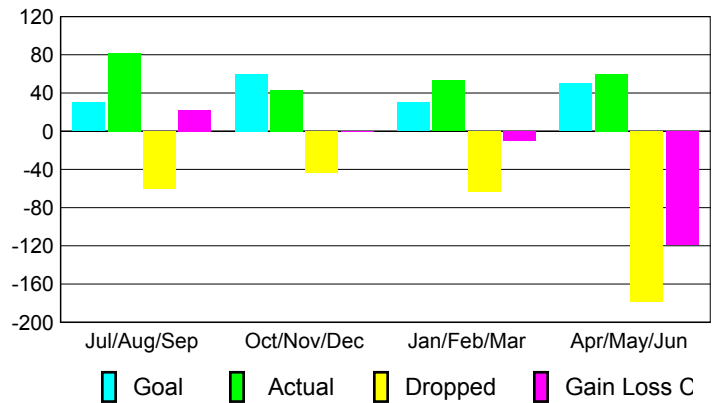

Membership Results 2009-2010

Goal, New, Dropped, Gain/Loss