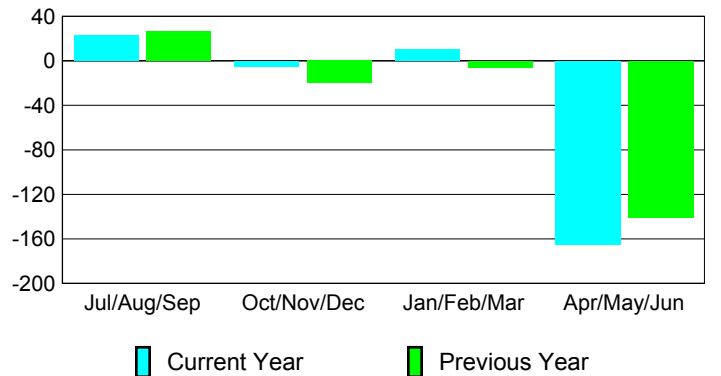

Comparison of Membership Gain/Loss

Current Year Compared to the Previous Year