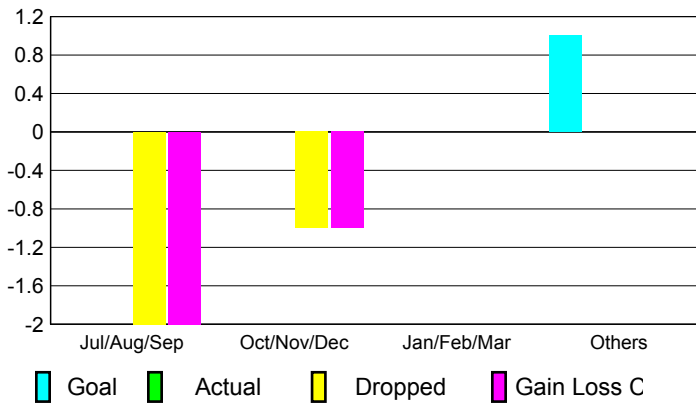

2009-2010 GMT Quarterly Report for District (or Undistricted) **District 336 D**

GMT: **Junichi Takata**

Location: **JAPAN**

GMT CA: **5**

CLUBS

**Club Results
2009-2010**

**Clubs
2008-2009**

Month	New Club Goal	Actual New Clubs	Actual Dropped Clubs	Gain/Loss of Clubs	Gain/Loss of Clubs
Jul/Aug/Sep	0	0	-2	-2	0
Oct/Nov/Dec	0	0	-1	-1	0
Jan/Feb/Mar	0	0	0	0	0
Apr/May/June	1	0	0	0	0
Totals	1	0	-3	-3	0

Club Results 2009-2010

Goal, New, Dropped, Gain/Loss