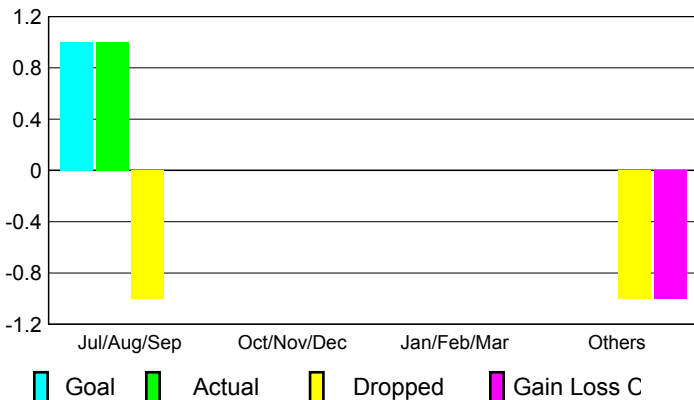

2009-2010 GMT Quarterly Report for District (or Undistricted) **District 337 C**

GMT: **Junichi Takata**

Location: **JAPAN**

GMT CA: **5**

CLUBS

Club Results
2009-2010

Clubs
2008-2009

Month	New Club	Actual New	Actual Dropped	Gain/Loss of	Gain/Loss of
	Goal	New Clubs	Dropped Clubs	Clubs	Clubs
Jul/Aug/Sep	1	1	-1	0	0
Oct/Nov/Dec	0	0	0	0	0
Jan/Feb/Mar	0	0	0	0	1
Apr/May/June	0	0	-1	-1	0
Totals	1	1	-2	-1	1

Club Results 2009-2010

Goal, New, Dropped, Gain/Loss

Comparison of Club Gain/Loss

Current Year Compared to the Previous Year