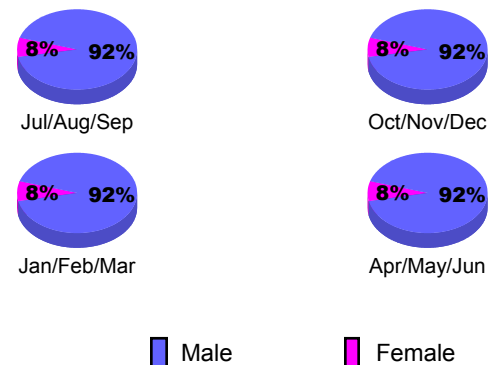

Gender Comparison 2009-2010