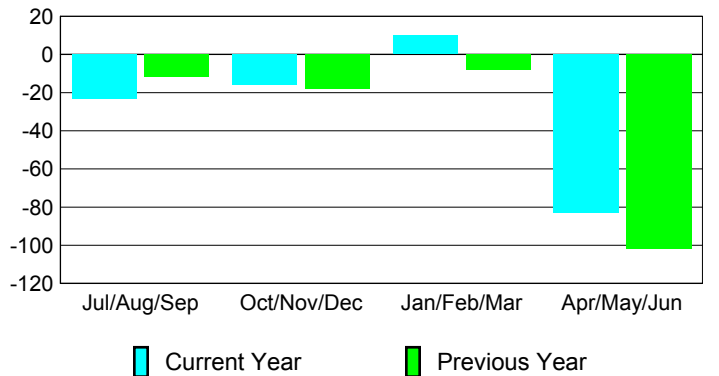

Comparison of Membership Gain/Loss

Current Year Compared to the Previous Year