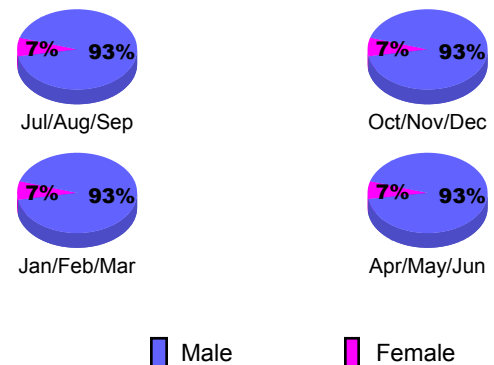

Gender Comparison 2009-2010