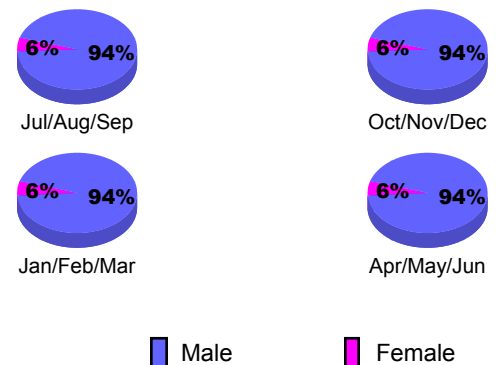

Gender Comparison 2009-2010