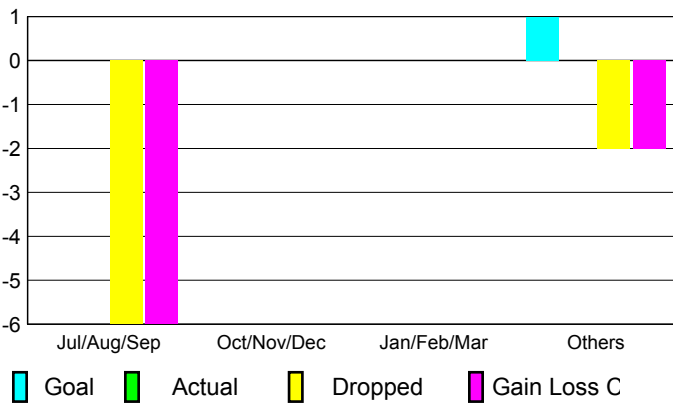

2009-2010 GMT Quarterly Report for District (or Undistricted) **District 335 B**

GMT: **Junichi Takata**

Location: **JAPAN**

GMT CA: **5**

CLUBS

Club Results 2009-2010

Clubs 2008-2009

Month	New Club Goal	Actual New Clubs	Actual Dropped Clubs	Gain/Loss of Clubs	Gain/Loss of Clubs
Jul/Aug/Sep	0	0	-6	-6	1
Oct/Nov/Dec	0	0	0	0	0
Jan/Feb/Mar	0	0	0	0	1
Apr/May/June	1	0	-2	-2	1
Totals	1	0	-8	-8	3

Club Results 2009-2010

Goal, New, Dropped, Gain/Loss